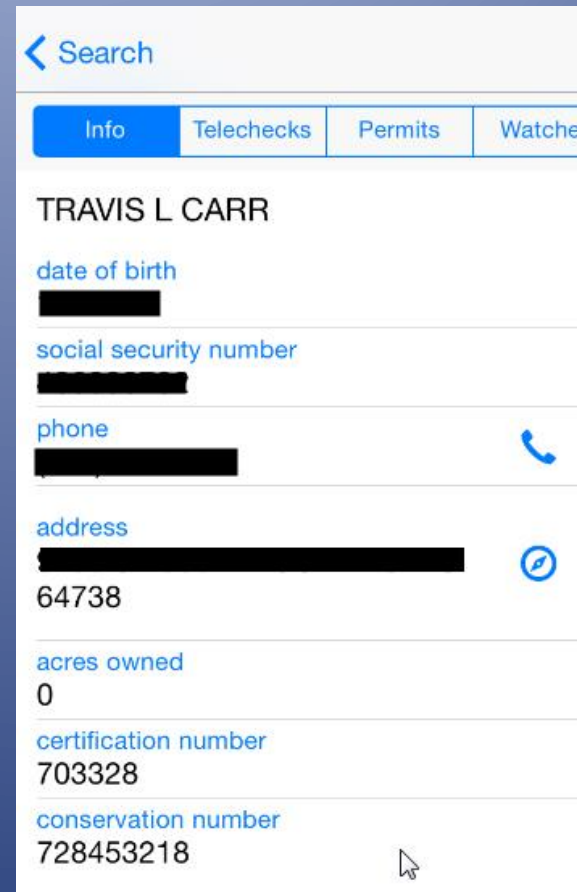

MO Hunting

- View and purchase your permits

MO Hunting

- Telecheck your Deer or Turkey
- View your Telecheck history

iPad 1:24 PM 61%

Cancel **New Telecheck** Submit

Deer Turkey

Telecheck ID F000000000

County Pulaski

Fort Leonard Wood

Type Antlered Buck

Antler Points 50

AT&T LTE 11:47 AM

Sign Out Telecheck History

Adult Gobbler	5/10/14 G5A6187E	>
Adult Gobbler	4/23/11 G4N72335	>
Button Buck	12/14/08 2CEE6E39	>
Doe	11/12/06 DBCJ1FD7	>
Juvenile Gobbler	5/6/06 J56B1459	>
Doe	12/18/05 DCIH7271	>

Permits Telecheck History Feedback

Agent Mobile

- Search for Hunters
- View: Watches, Permits, Telechecks, Arrests, Warnings
- Set Watch
- Issue Warning
- Issue Citation

Agent Mobile

- Scan the QR Code from a Hunters Phone

Name: [REDACTED]

Address: [REDACTED]

Social Security Number: [REDACTED] **Conservation Id:** [REDACTED] **Hunter Certification #:** [REDACTED]

Birth Year: 1983 **Height:** 6ft 0in **Weight:** 180

Eye Color: Grey **Hair Color:** Other **Gender:** Male