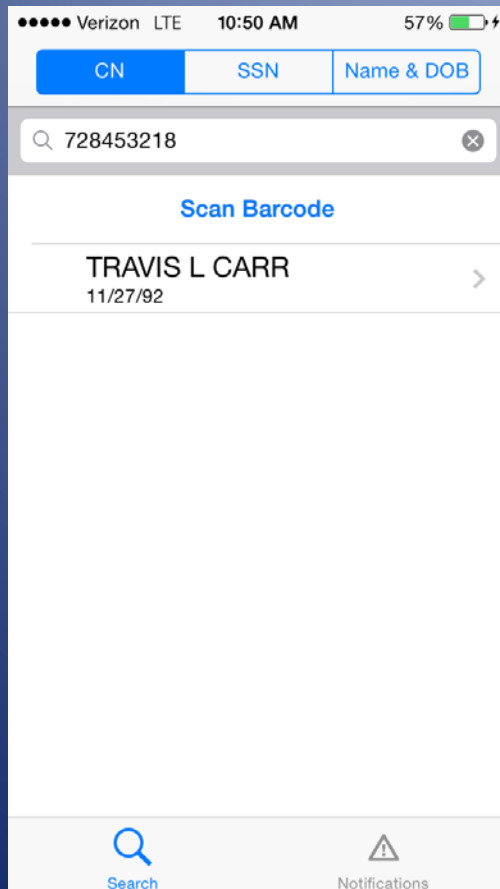

Permits Telecheck History Feedback

Agent Mobile

- Search for Hunters
- View: Watches, Permits, Telechecks, Arrests, Warnings
- Set Watch
- Issue Warning
- Issue Citation

Agent Mobile

- Scan the QR Code from a Hunters Phone