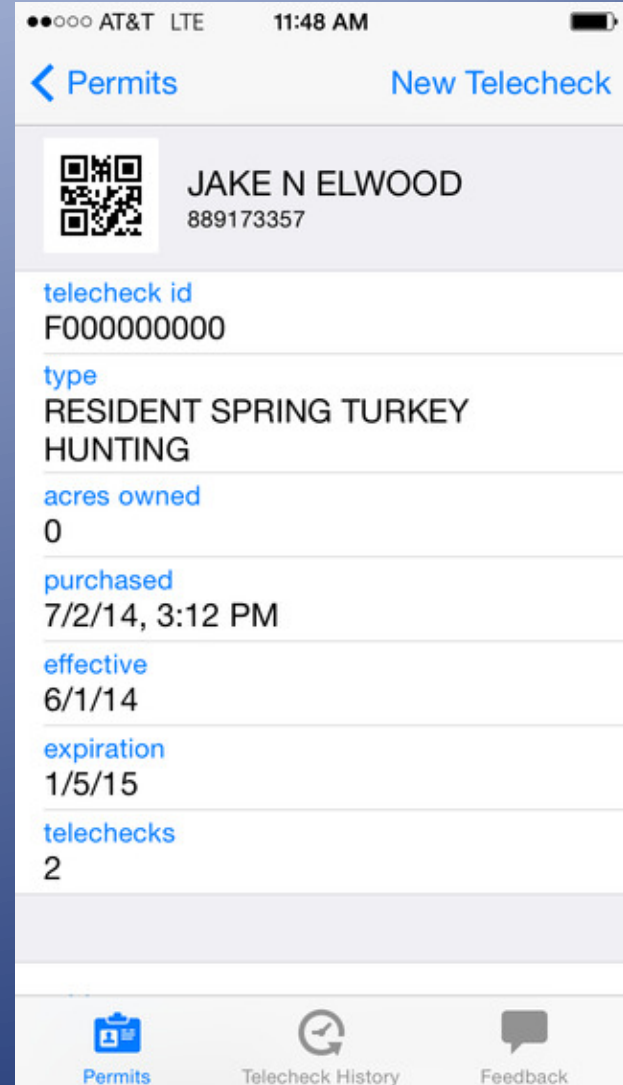

Are we hiding our data?

Effective use of data can instantly connect Hunters, Biologists, and Agents together.

How do we connect everyone?

- Hunters (Enter harvest info, review their own data)
 - MO Hunting
 - Telecheck IVR
 - Web Telecheck
 - Online permit purchases
- Protection Agents
 - Quick access to everything about a contact
 - Agent Mobile
 - Agent Online
- Wildlife Biologists
 - Quick access to all data collected
 - Effective reporting tools

MO Hunting

- View and purchase your permits

MO Hunting

- Telecheck your Deer or Turkey
- View your Telecheck history

iPad 1:24 PM 61%

Cancel **New Telecheck** Submit

Deer Turkey

Telecheck ID F000000000

County Pulaski

Fort Leonard Wood

Type Antlered Buck

Antler Points 50

AT&T LTE 11:47 AM

Sign Out Telecheck History

Adult Gobbler	5/10/14 G5A6187E	>
Adult Gobbler	4/23/11 G4N72335	>
Button Buck	12/14/08 2CEE6E39	>
Doe	11/12/06 DBCJ1FD7	>
Juvenile Gobbler	5/6/06 J56B1459	>
Doe	12/18/05 DCIH7271	>